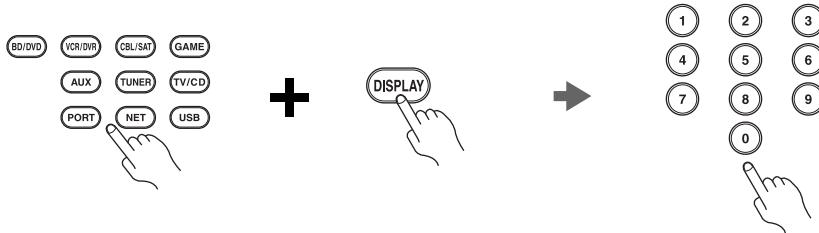

# Remote Control Codes

---

1. While holding down the REMOTE MODE button to which you want to enter a code, press and hold down the [DISPLAY] button until the Remote indicator lights (about 3 seconds).

On Integra products, button names are capitalized. For example, “Remote Mode” button and “Display” button.