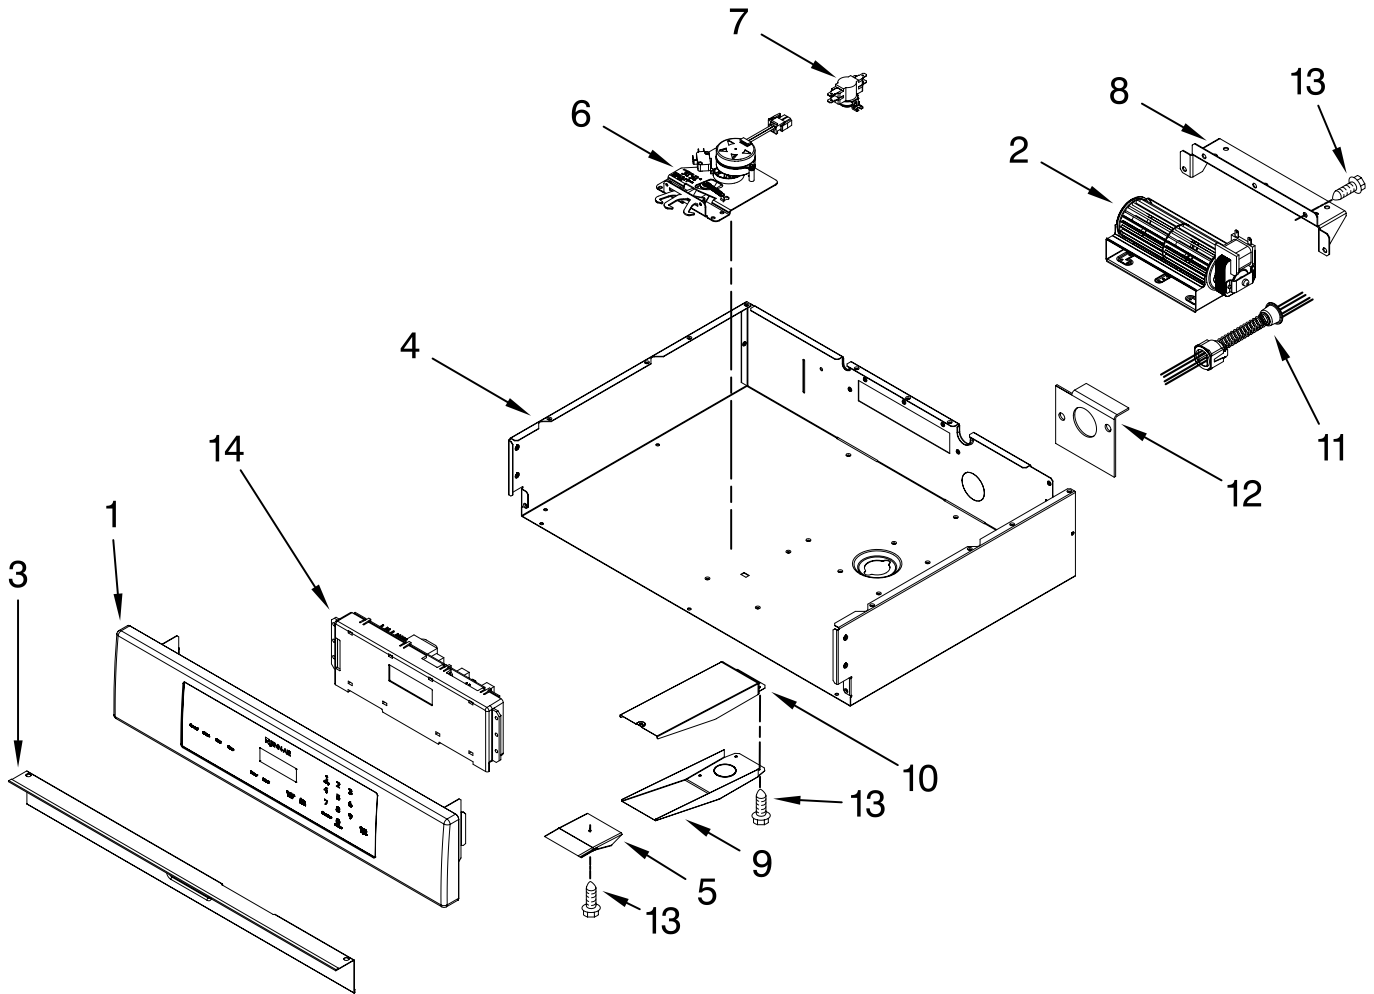

CONTROL PANEL PARTS

For Models: JJW8330DDB13, JJW8330DDW13, JJW8330DDS13
(Black) (White) (Stainless)

Illus. No.	Part No.	DESCRIPTION
1		Assembly, Control Panel
	5765M451-60	Black
	5765M452-60	White
	5765M486-60	Stainless
2	7427P079-60	Assy., Fan Motor

Illus. No.	Part No.	DESCRIPTION
3	3608F105-70	Trim, Control Pnl
4	4026F092-51	Panel, Top
5	8312P232-60	Extension, Vent
6	W10186996	Switch, Door Lock
7	7403P856-60	Thermostat, Hi-Limit
8	3801F936-51	Bkt., Cooling Fan

Illus. No.	Part No.	DESCRIPTION
9	4011F438-45	Vent, Top
10	4006F169-45	Vent, Bottom
11	5700P829-60	Assy., Wire Cable
12	8020P048-60	Bracket, Cable
13	7101P426-60	Screw
14	8507P285-60	Control, Electric

FOR ORDERING INFORMATION REFER TO PARTS PRICE LIST