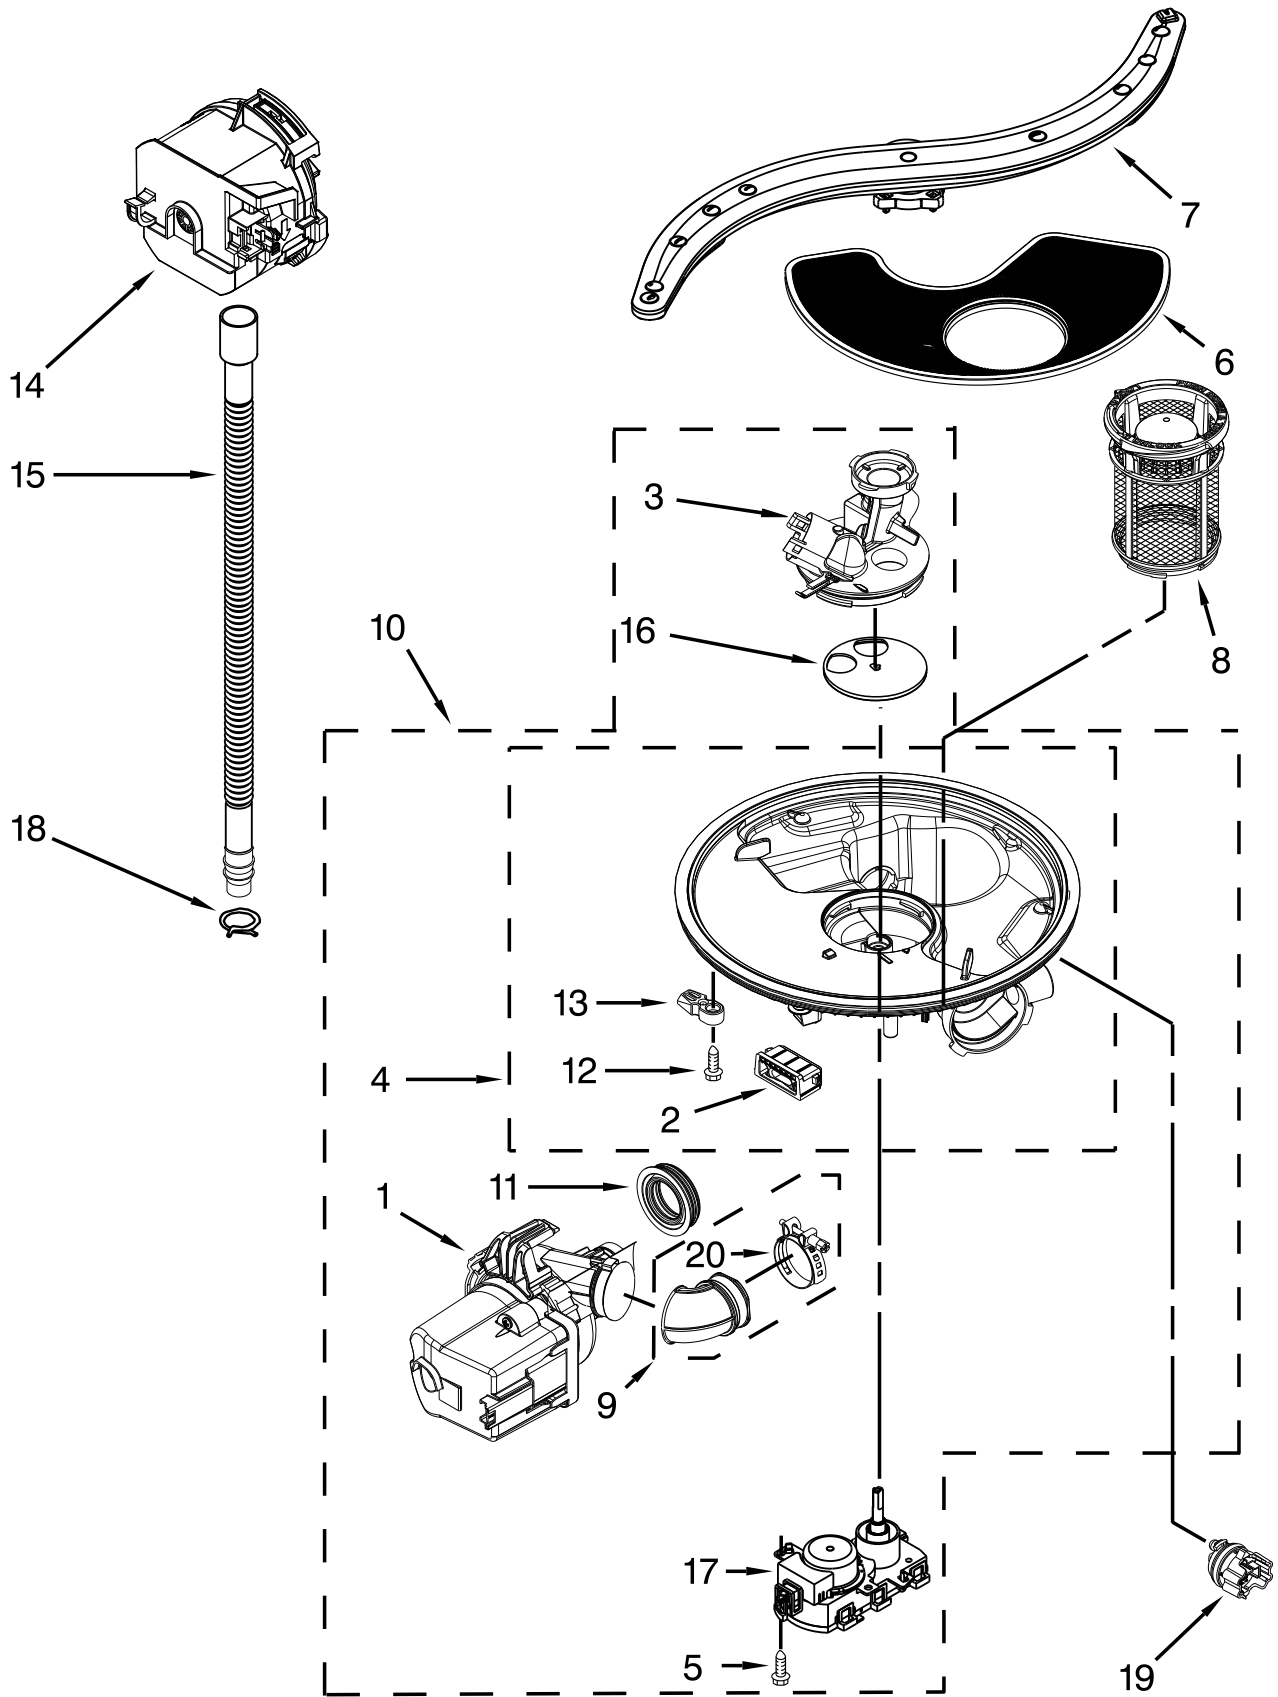

PUMP, WASHARM AND MOTOR PARTS

PUMP, WASHARM AND MOTOR PARTS

<u>Illus.</u> <u>No.</u>	<u>Part No.</u>	<u>Description</u>
1	W10314568	Motor (Also Order Items 9 & 11)
2	W10195086	Motor, Isolator
3	W10455271	Cover, Outlet
4	W10455268	Sump With Seal
5	9741232	Screw
6	W10195360	Screen
7	W10453957	Sprayarm, Lower
8	W10393351	Filter Cup, Assembly
9	W10445975	Hose Asembly (Includes 2 Clamps)
10	W10455260	Motor & Sump Assembly
11	W10195068	Grommet
12	W10348407	Screw
13	W10372113	Tab, Sump
14	W10531320	Motor, Drain
15	8269144	Hose, Drain
16	W10476221	Disc, Diverter
17	W10476222	Motor, Diverter
18	8269146	Clamp, Hose
19	W10134017	Indicator, Optical Wash
20	W10169167	Clamp, Hose