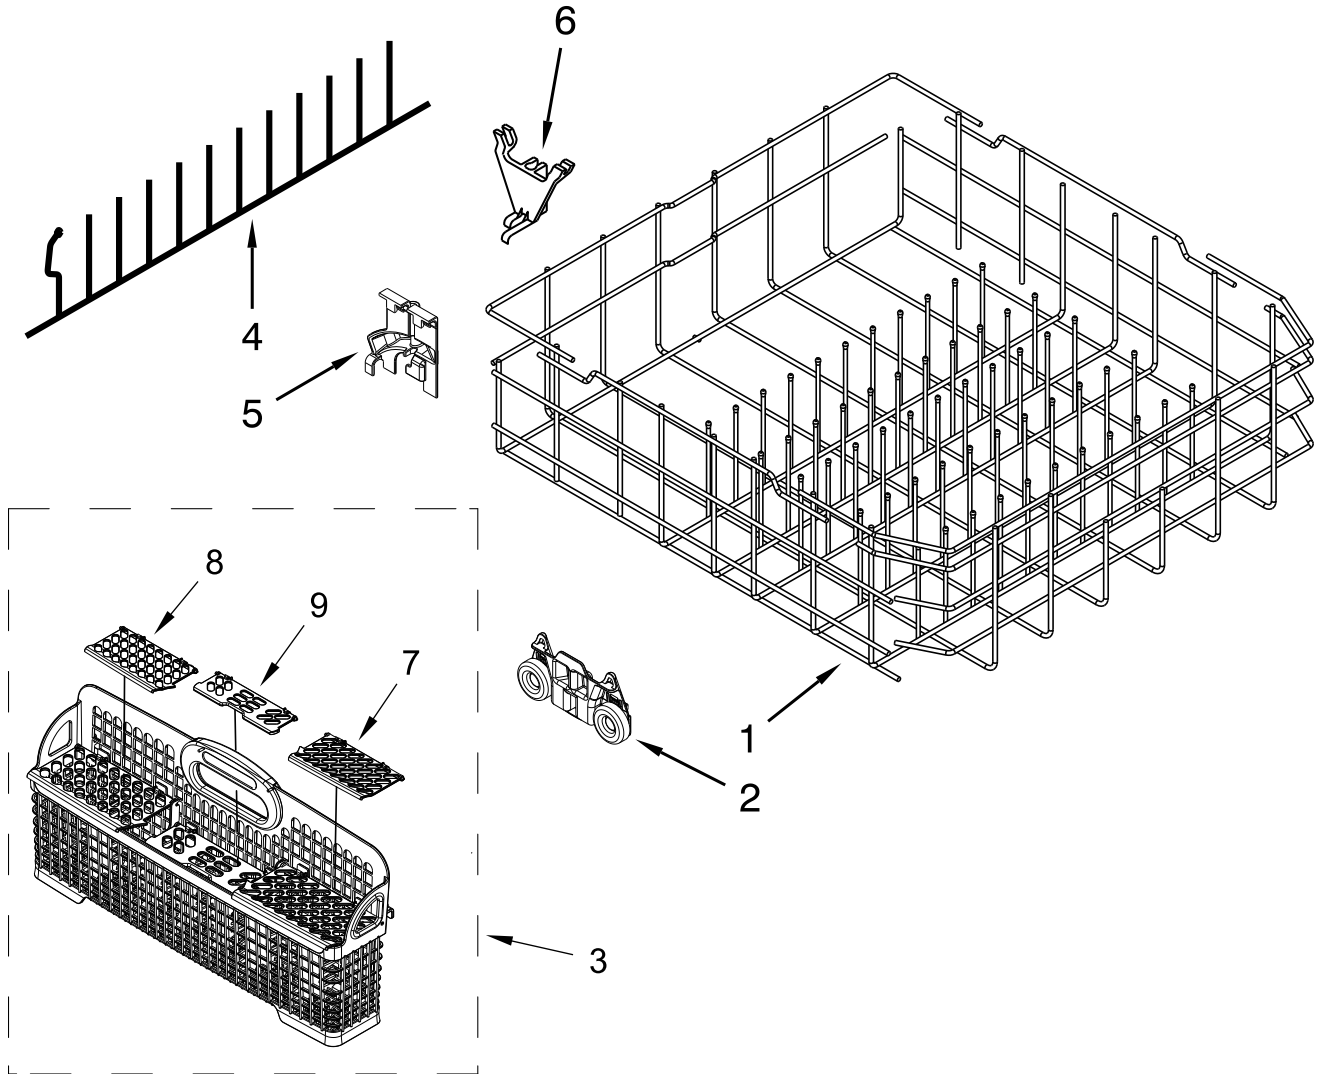

NOTE: If heater
element is removed, it
must be replaced.

UPPER RACK AND TRACK PARTS

UPPER RACK AND TRACK PARTS

<u>Illus.</u> <u>No.</u>	<u>Part No.</u>	<u>Description</u>
1	W10194861	Dishrack, Upper
2	W10418314	Adjuster Arm
3	W10238406	Clip, No Flip
4	W10056298	Handle, Dishrack (Rear)
5	W10267076	Clip, Dispenser Guard
6		Track, Assembly
	W10311156	Right Hand
	W10311157	Left Hand
7	W10056297	Handle, Dishrack (Front)
8	W10309090	Screw
9		Housing Adjuster
	W10418316	Right Hand
	W10418315	Left Hand
10	W10418320	Clip Lock
11	W10418323	Position Adjuster
12	W10418321	Adjuster Cover
13	W10418322	Strap, Tether Adjuster
14	W10208697	Cupshelf
15	W10238407	Mount, Cupshelf
16	W10194862	Tine, Fold Down
17	W10238404	Clip, Pivot
18	W10238405	Positioner, Dual

LOWER RACK PARTS

LOWER RACK PARTS

<u>Illus.</u> <u>No.</u>	<u>Part No.</u>	<u>Description</u>
1	W10056350	Dishrack, Lower
2	W10195416	Wheel & Transport Assembly
3	W10311153	Basket, Silverware
4	W10056351	Tinerow
5	W10238411	Retainer, Tinerow
6	W10238412	Pivot, Tine Row
7	W10311149	Lid, Basket (Right)
8	W10311150	Lid, Basket (Left)
9	W10311151	Lid, Basket (Center)