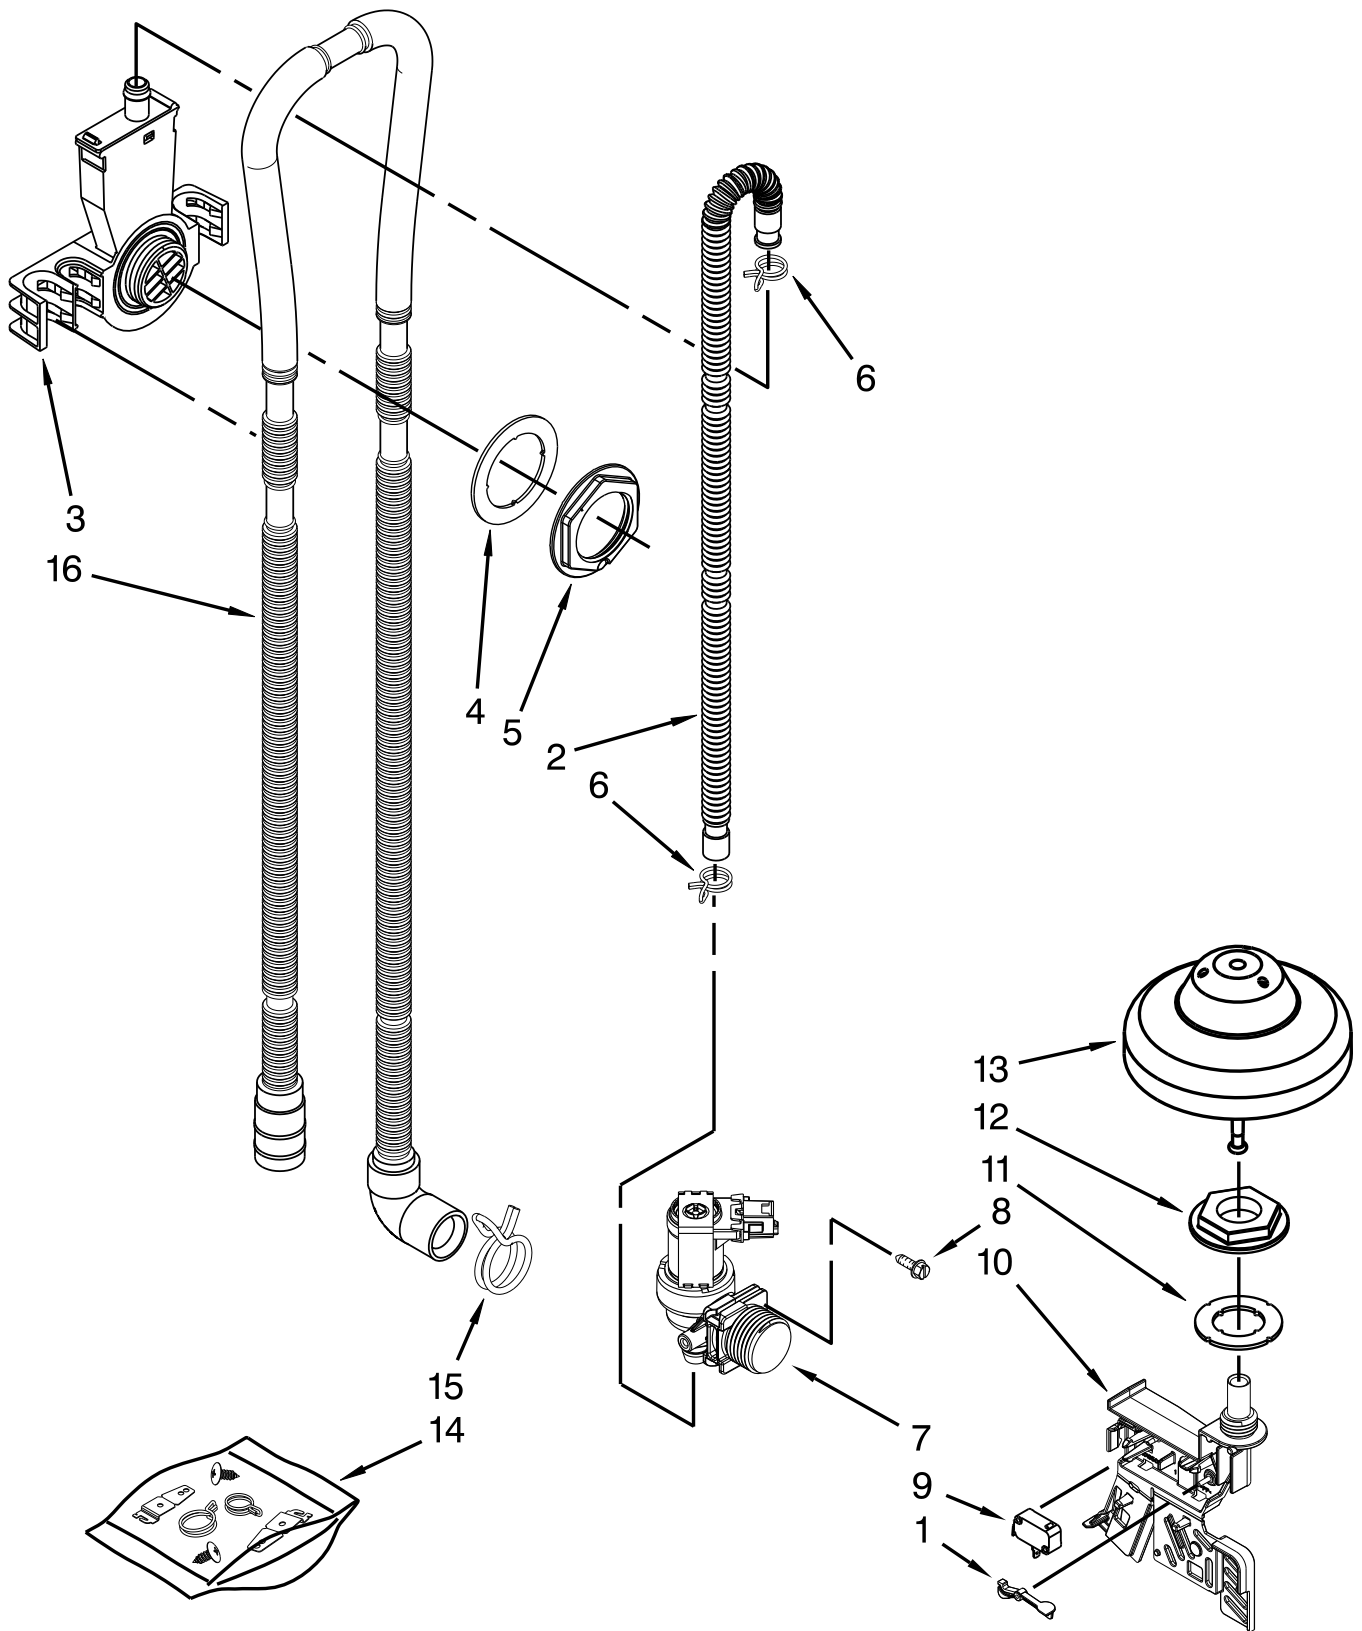

FILL, DRAIN AND OVERFILL PARTS

FILL, DRAIN AND OVERFILL PARTS

<u>Illus.</u> <u>No.</u>	<u>Part No.</u>	<u>Description</u>
1	W10195037	Lever, Overfill Switch
2	8531412	Hose
3	W10195536	Inlet, Water (Also Order Item 4)
4	8531323	Gasket
5	W10213825	Nut, Water Inlet (Also Order Item 4)
6	371505	Clamp, Hose
7	W10316814	Fill Valve Assembly
8	304392	Screw
9	W10195039	Switch, Overfill Control
10	W10195035	Housing, Overfill (Also Order item 11)
11	8531743	Gasket, Flat Assembly
12	W10195038	Nut, Standpipe
13	W10195036	Float & Retainer Assembly
14	W10292152	Miscellaneous Parts Bag (Contains 2 Screws, 2 Clamps, & 2 Brackets)
15	370445	Clamp, Hose
16	W10481093	Drain Loop with Check Valve Assembly