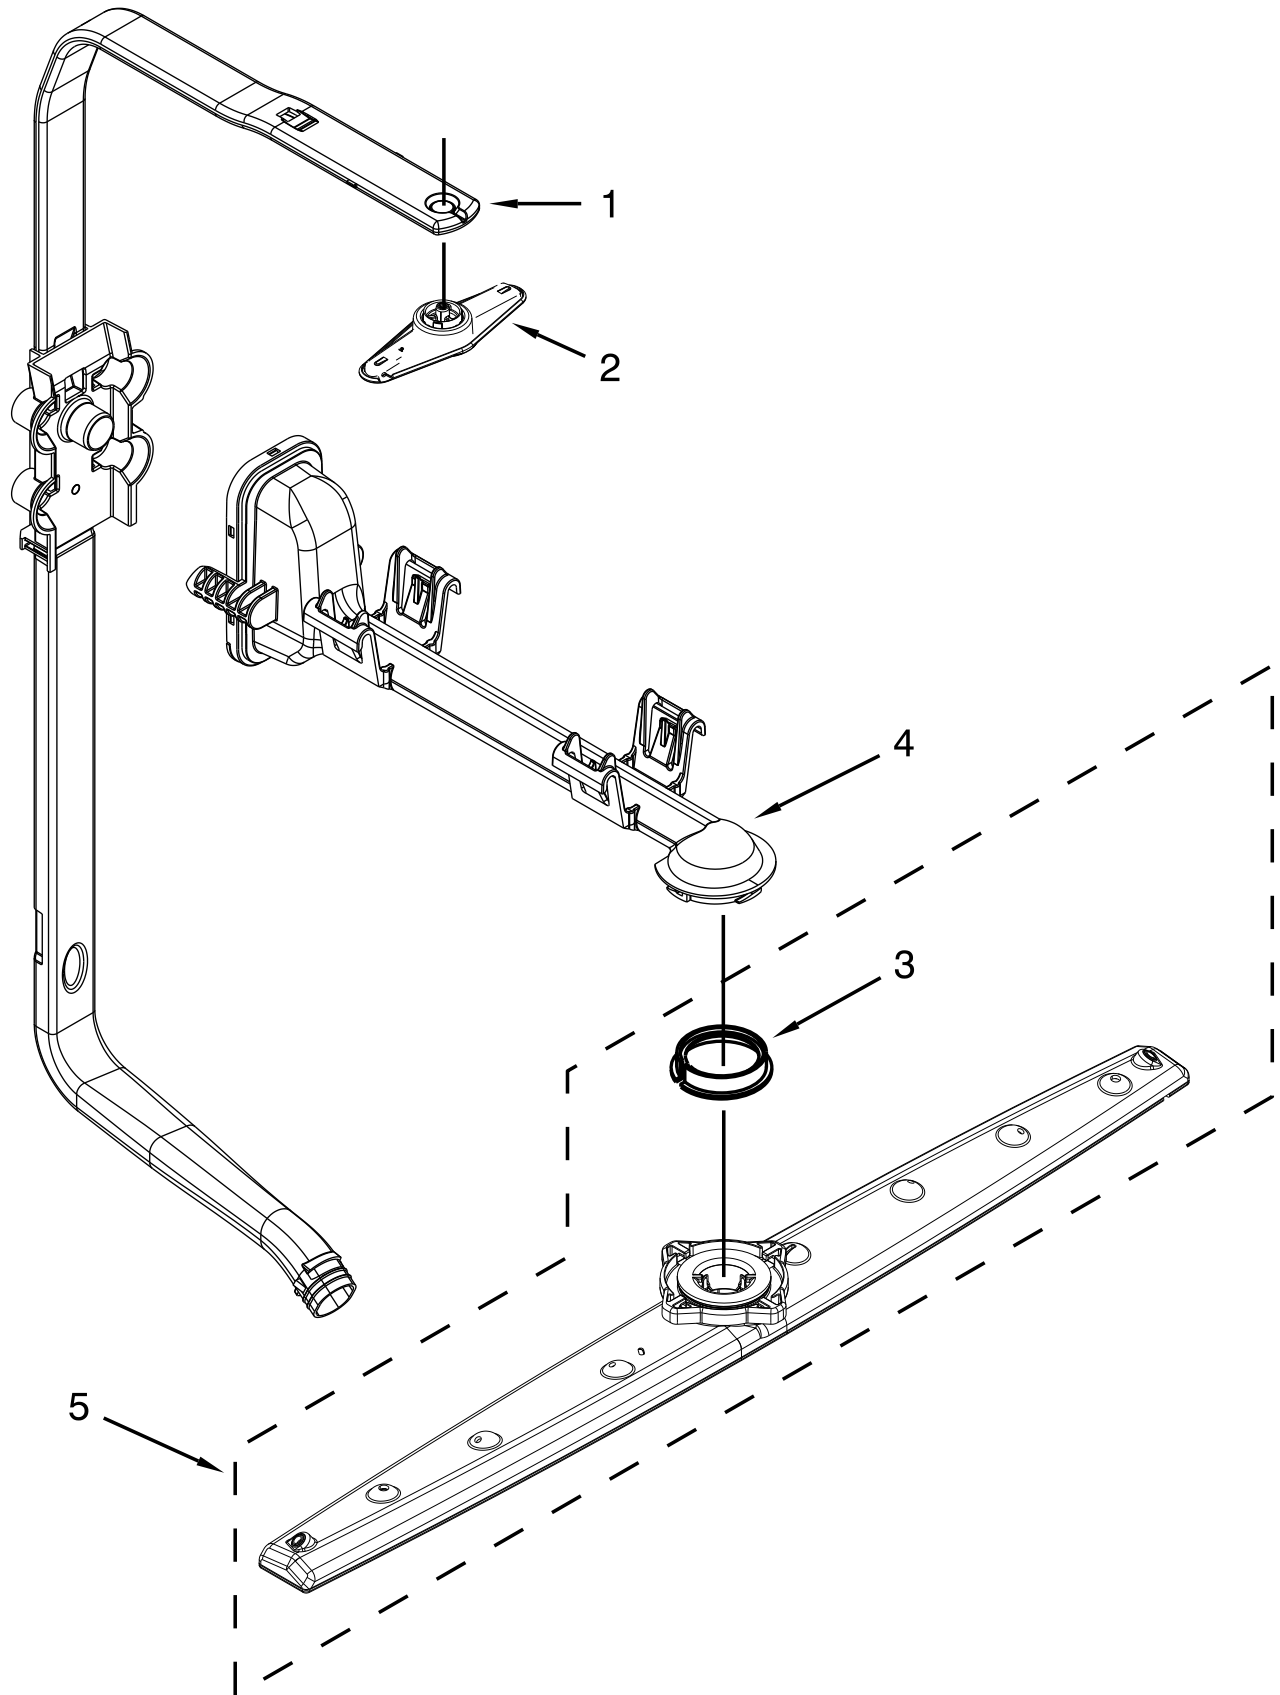

UPPER WASH AND RINSE PARTS

UPPER WASH AND RINSE PARTS

<u>Illus.</u> <u>No.</u>	<u>Part No.</u>	<u>Description</u>
1	W10340745	Feed Tube Assembly (Includes Item 2)
2	W10327455	Sprayarm, Third Level
3	W10195329	Seal, Sprayarm
4	W10380275	Manifold
5	W10453933	Sprayarm, Upper