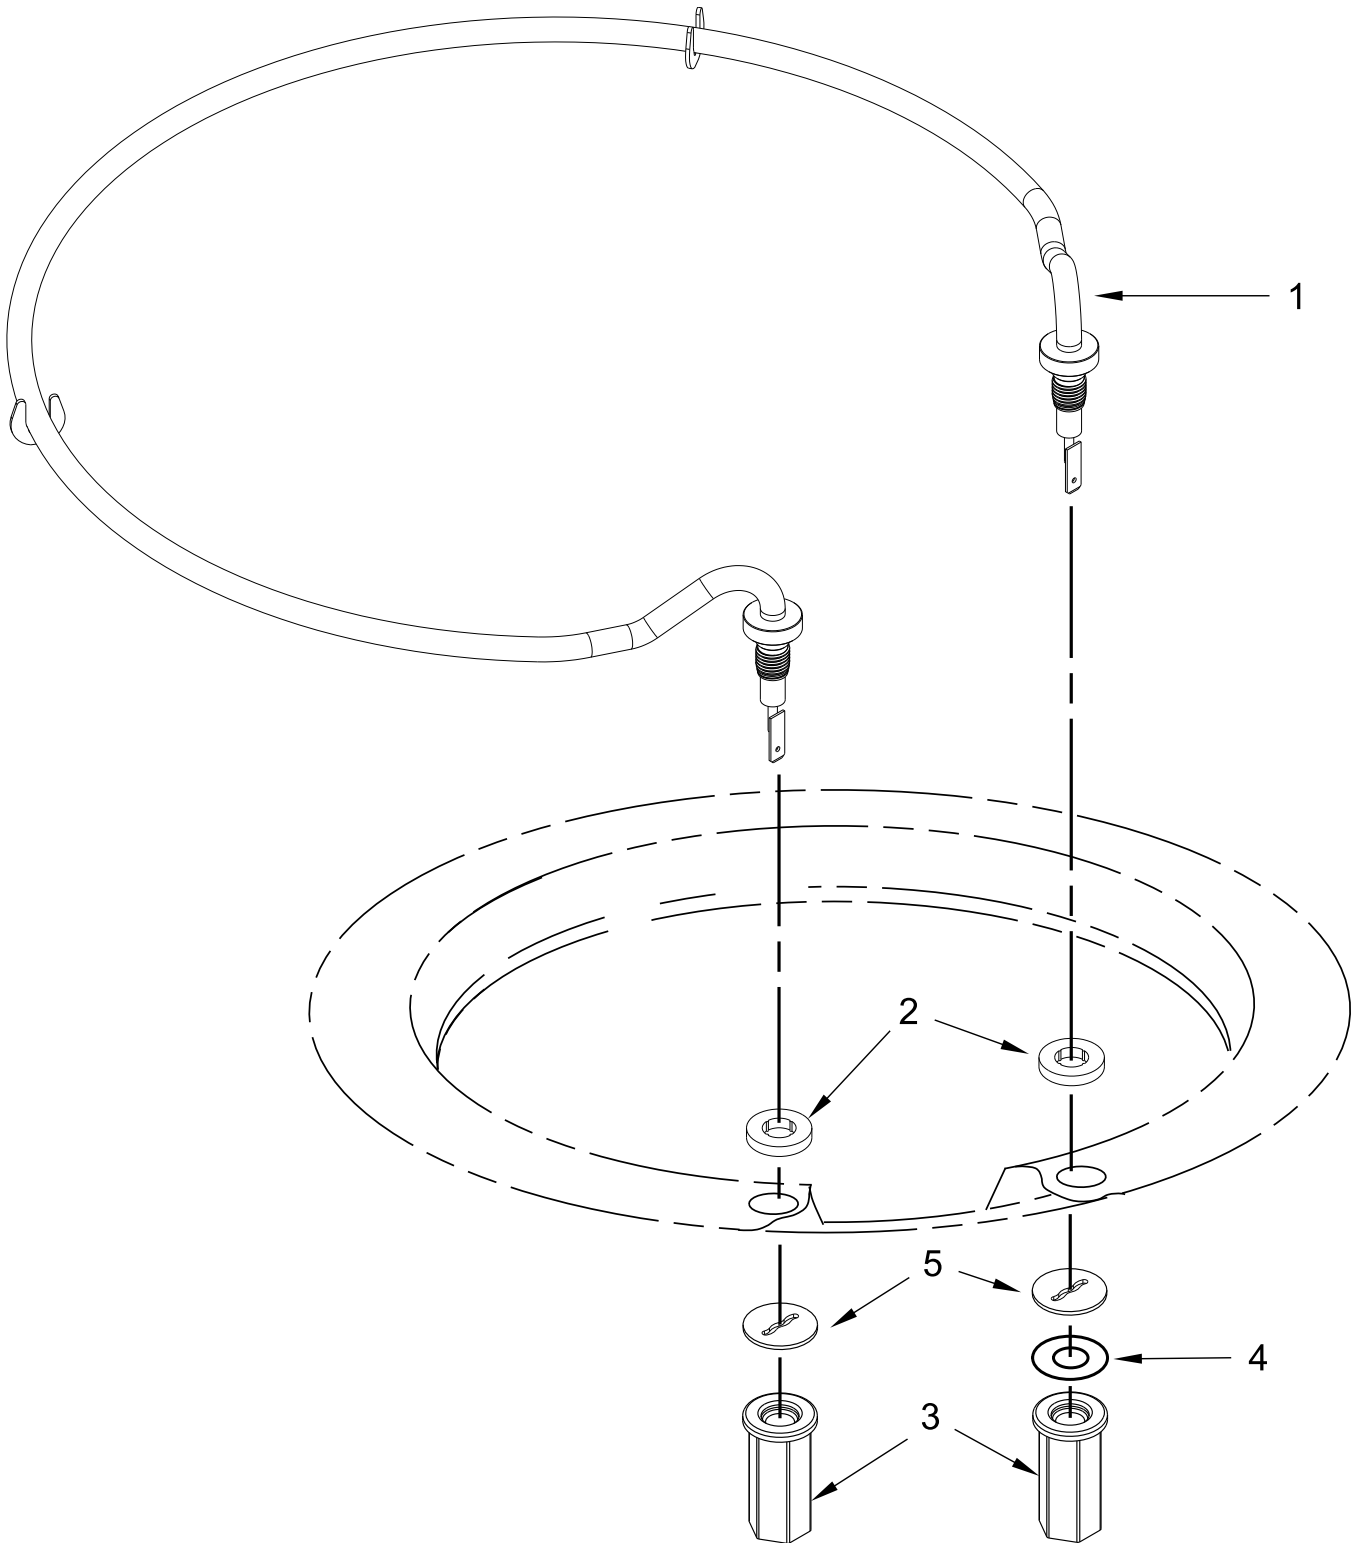

HEATER PARTS

HEATER PARTS

<u>Illus.</u> <u>No.</u>	<u>Part No.</u>	<u>Description</u>
1	W10329322	Heater Element Assembly (Includes Item 2)
2	717273	Washer (Rubber)
3	8268548	Nut, Heater Element
4	3400931	Nut, Speed
5	W10343251	Shield, Heater Probe

NOTE: If heater
element is removed, it
must be replaced.