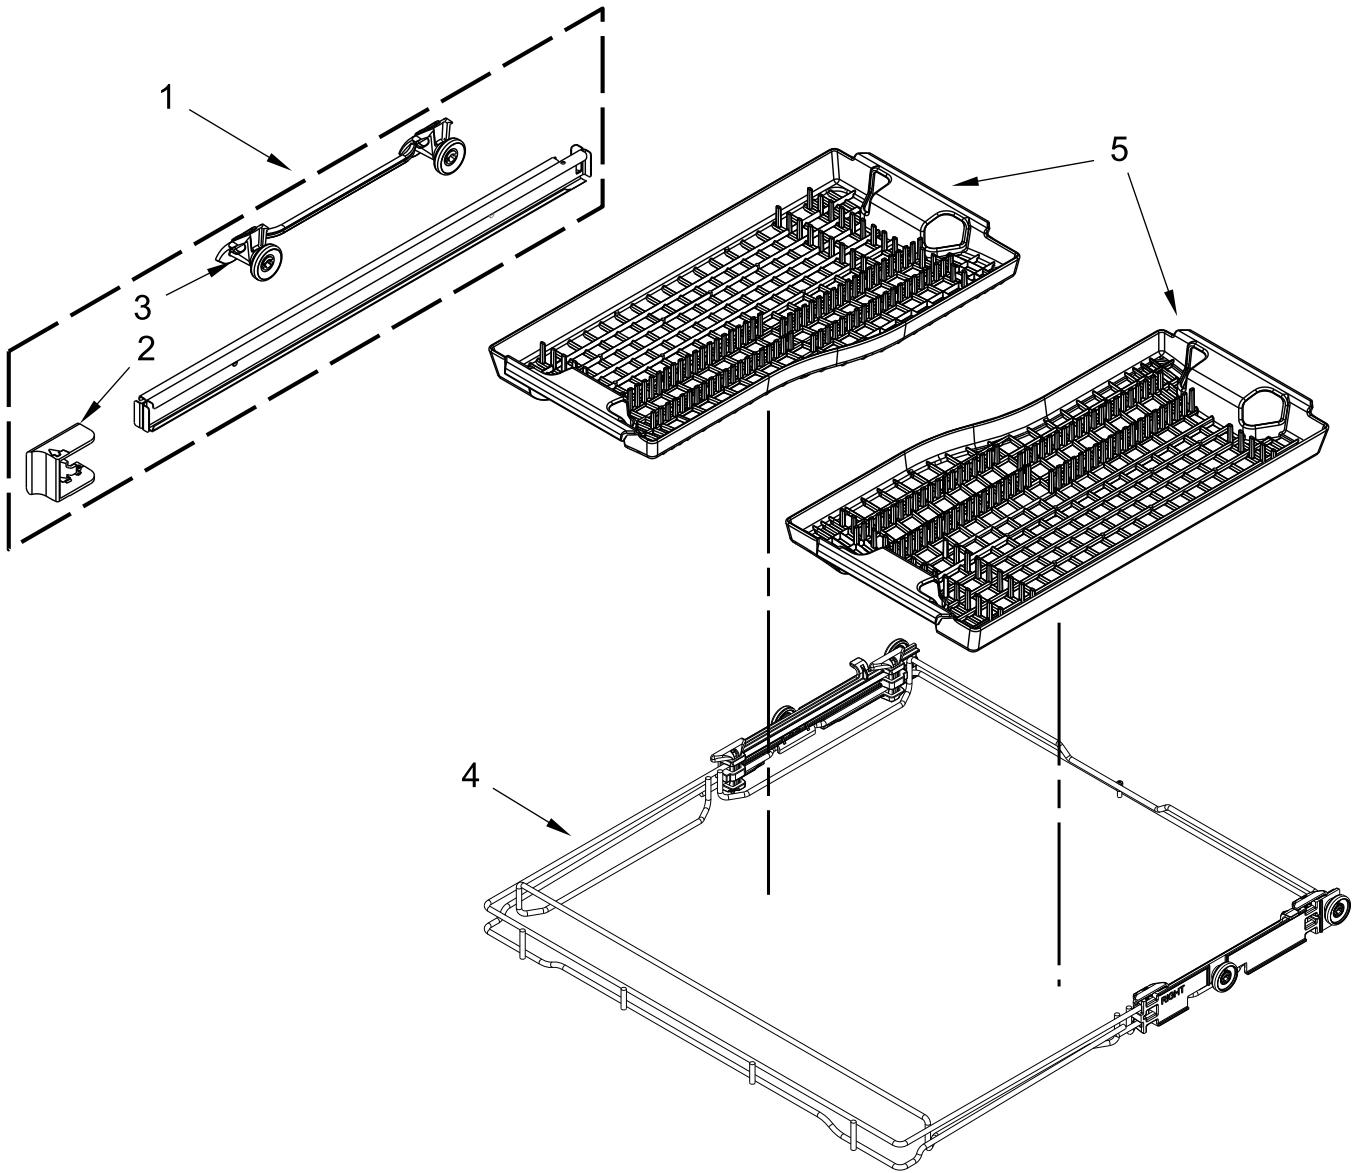

THIRD LEVEL RACK AND TRACK PARTS

THIRD LEVEL RACK AND TRACK PARTS

<u>Illus.</u> <u>No.</u>	<u>Part No.</u>	<u>Description</u>
1		Track Assembly
	W10195240	Right Hand
	W10195238	Left Hand
2	8564852	Stop, Track
3	8564899	Mount, Track
4	W10409522	Rack Assembly (Third Level)
5	W10418356	Basket