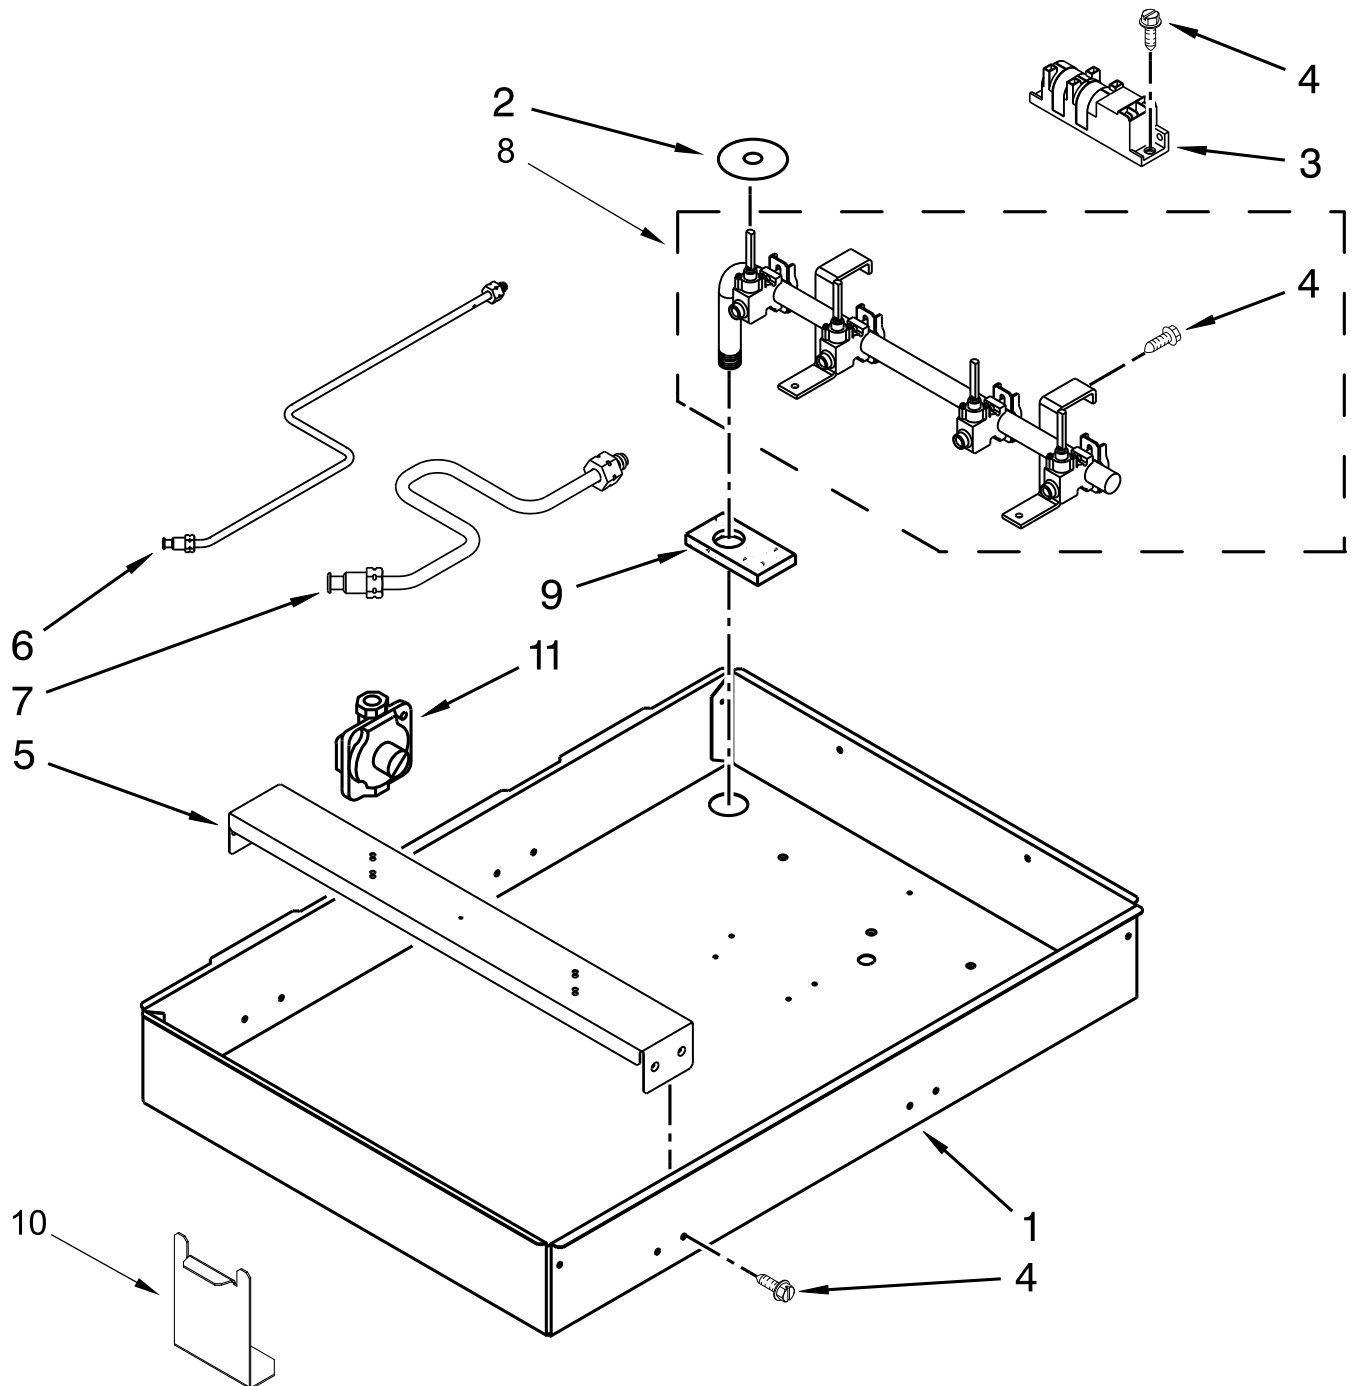

30" GAS COOKTOP

MODELS:

JGC1430ADB14 (Black)
JGC1430ADW14 (White)
JGC1430ADS14 (Stainless)

COOKTOP, BURNER AND GRATE PARTS

COOKTOP, BURNER AND GRATE PARTS

<u>Illus. No.</u>	<u>Part No.</u>	<u>Description</u>	<u>Illus. No.</u>	<u>Part No.</u>	<u>Description</u>	<u>Illus. No.</u>	<u>Part No.</u>	<u>Description</u>
1		Literature Parts	4		Grate, Set	7	7527P006-60	Orifice Holder (5K)
	8101P736-60	Installation Instructions		7518P464-60	Black			(Left Rear)
	8111P536-60	Use & Care Guide		7518P465-60	Grey		7527P028-60	Orifice Holder (12K)
		Wiring Diagram		7518P449-60	Black, Matte			(Left Front)
	8104P828-60	Tech Sheet			(Stainless Model)		7527P114-60	Orifice Holder (17K)
	9762761	Tips, Safe Cooking (English)	5	8270P105-60	Seal, Foam			(Right Front)
	W10065852	Tips, Safe Cooking (French)	6		Knob, Control		7527P026-60	Orifice Holder (9.5K)
2		Cooktop		7733P381-60	Black			(Right Rear)
	2001N296-81	White		7733P382-60	White	8	W10406797	Burner Head, Rapid (12K)
	2001N296-09	Black		W10168627	Stainless			(Left Front & Right Rear)
	2001N294-55	Stainless					W10406878	Burner Head, Ultra Rapid (17.5K)
3		Cap, Burner						(Right Front)
	7504P219-60	Black					W10406243	Burner Head, Auxiliary (6K)
	7504P205-60	Gray						(Left Rear)
	7504P237-60	Black, Matte (Stainless Model)				9	7101P685-60	Screw, Burner Head

BURNER BOX, GAS VALVE AND SWITCH PARTS

BURNER BOX, GAS VALVE AND SWITCH PARTS

<u>Illus.</u> <u>No.</u>	<u>Part No.</u>	<u>Description</u>	<u>Illus.</u> <u>No.</u>	<u>Part No.</u>	<u>Description</u>	<u>Illus.</u> <u>No.</u>	<u>Part No.</u>	<u>Description</u>
1	W10176503	Burner Box	6	7506P375-60	Tubing, Gas Burner (Left)	9	7208P024-60	Seal, Manifold Pipe Inlet
2	8008P065-60	Grommet	7	7506P374-60	Tubing, Gas Burner (Right)	10	3801F935-51	Bracket, Mounting
3	7431P064-60	Module, Spark	8	7513P516-60	Pipe, Manifold Assembly	11	7510P093-60	Regulator, Pressure
4	7101P426-60	Screw						
5	3801F848-51	Bracket, Orifice Holder						