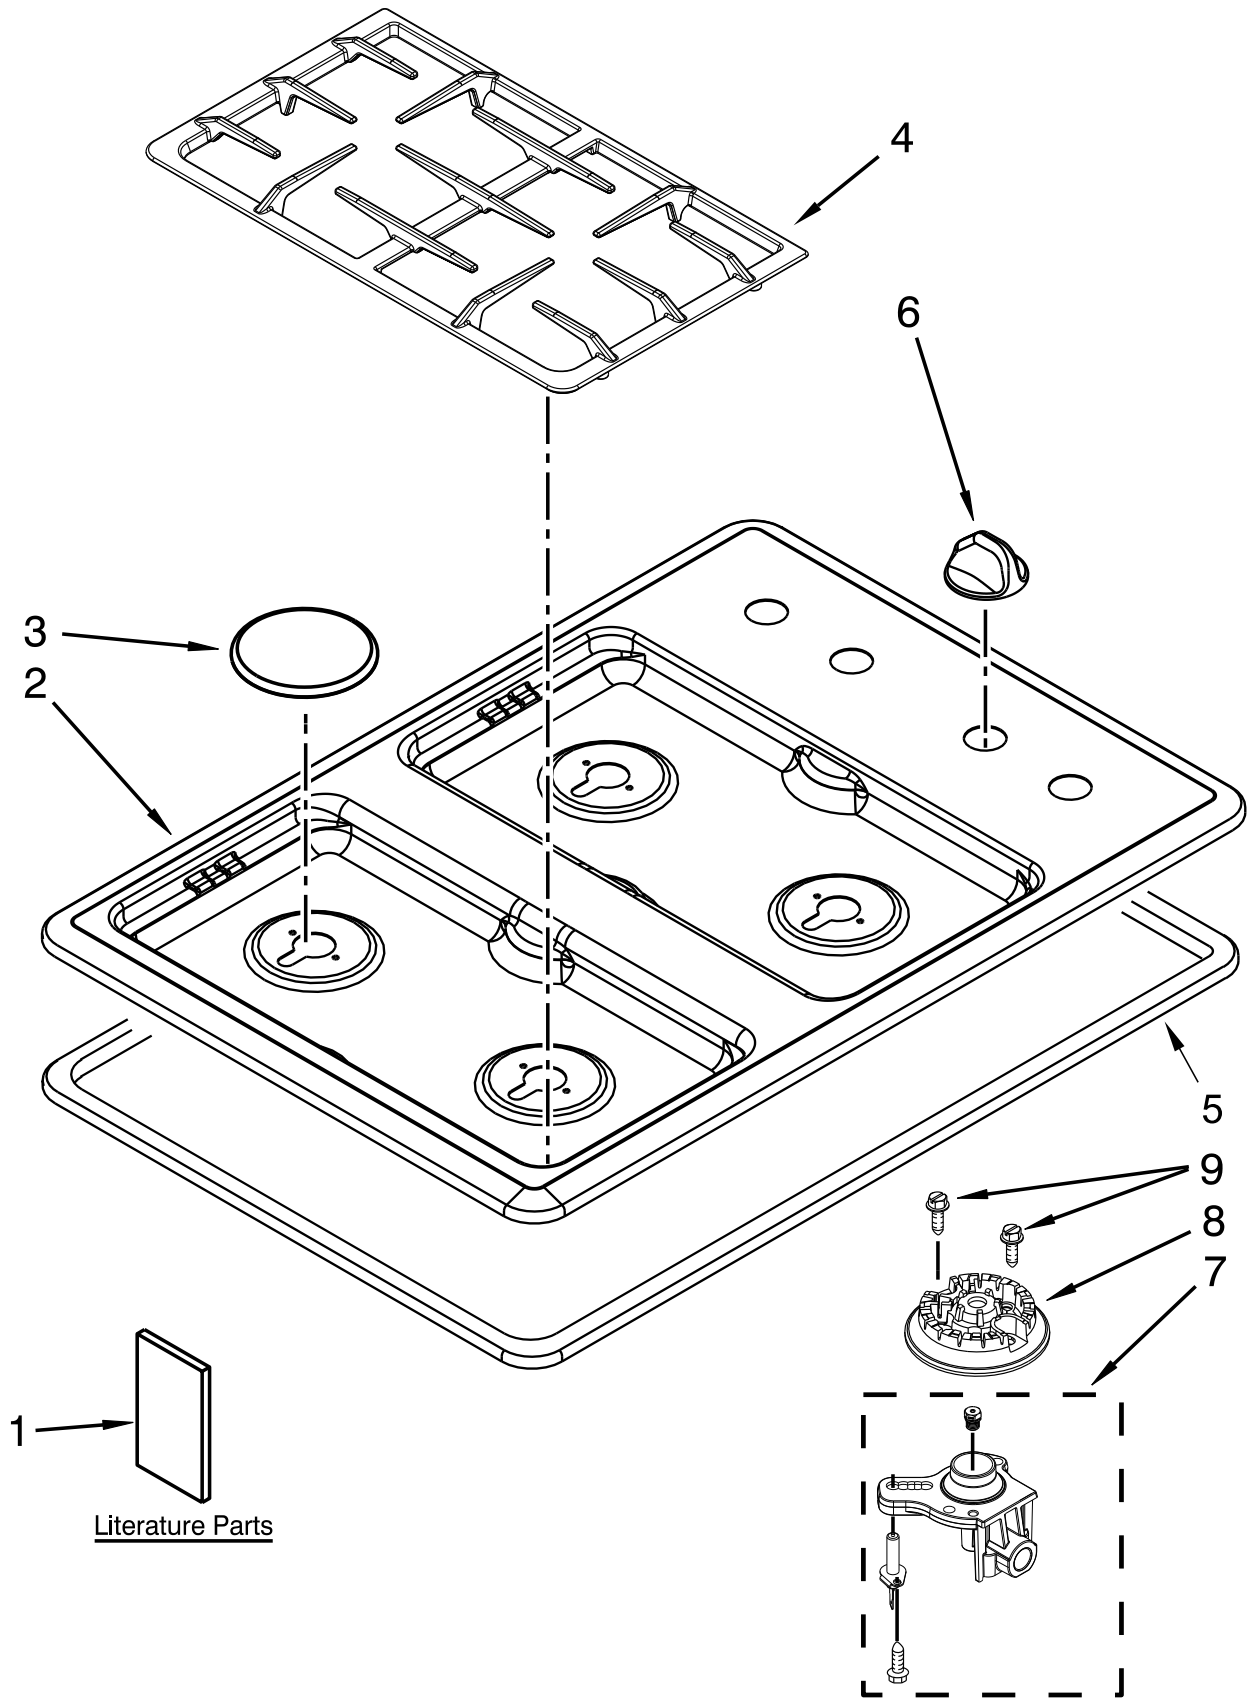

30" GAS COOKTOP

MODELS:

JGC1430ADB14 (Black)
JGC1430ADW14 (White)
JGC1430ADS14 (Stainless)

COOKTOP, BURNER AND GRATE PARTS

COOKTOP, BURNER AND GRATE PARTS

<u>Illus. No.</u>	<u>Part No.</u>	<u>Description</u>	<u>Illus. No.</u>	<u>Part No.</u>	<u>Description</u>	<u>Illus. No.</u>	<u>Part No.</u>	<u>Description</u>
1		Literature Parts	4		Grate, Set	7	7527P006-60	Orifice Holder (5K)
	8101P736-60	Installation Instructions		7518P464-60	Black			(Left Rear)
	8111P536-60	Use & Care Guide		7518P465-60	Grey		7527P028-60	Orifice Holder (12K)
		Wiring Diagram		7518P449-60	Black, Matte			(Left Front)
	8104P828-60	Tech Sheet			(Stainless Model)		7527P114-60	Orifice Holder (17K)
	9762761	Tips, Safe Cooking (English)	5	8270P105-60	Seal, Foam			(Right Front)
	W10065852	Tips, Safe Cooking (French)	6		Knob, Control		7527P026-60	Orifice Holder (9.5K)
2		Cooktop		7733P381-60	Black			(Right Rear)
	2001N296-81	White		7733P382-60	White	8	W10406797	Burner Head, Rapid (12K)
	2001N296-09	Black		W10168627	Stainless			(Left Front & Right Rear)
	2001N294-55	Stainless					W10406878	Burner Head, Ultra Rapid (17.5K)
3		Cap, Burner						(Right Front)
	7504P219-60	Black					W10406243	Burner Head, Auxiliary (6K)
	7504P205-60	Gray						(Left Rear)
	7504P237-60	Black, Matte (Stainless Model)				9	7101P685-60	Screw, Burner Head

BURNER BOX, GAS VALVE AND SWITCH PARTS

BURNER BOX, GAS VALVE AND SWITCH PARTS

<u>Illus.</u> <u>No.</u>	<u>Part No.</u>	<u>Description</u>	<u>Illus.</u> <u>No.</u>	<u>Part No.</u>	<u>Description</u>	<u>Illus.</u> <u>No.</u>	<u>Part No.</u>	<u>Description</u>
1	W10176503	Burner Box	6	7506P375-60	Tubing, Gas Burner (Left)	9	7208P024-60	Seal, Manifold Pipe Inlet
2	8008P065-60	Grommet	7	7506P374-60	Tubing, Gas Burner (Right)	10	3801F935-51	Bracket, Mounting
3	7431P064-60	Module, Spark	8	7513P516-60	Pipe, Manifold Assembly	11	7510P093-60	Regulator, Pressure
4	7101P426-60	Screw						
5	3801F848-51	Bracket, Orifice Holder						